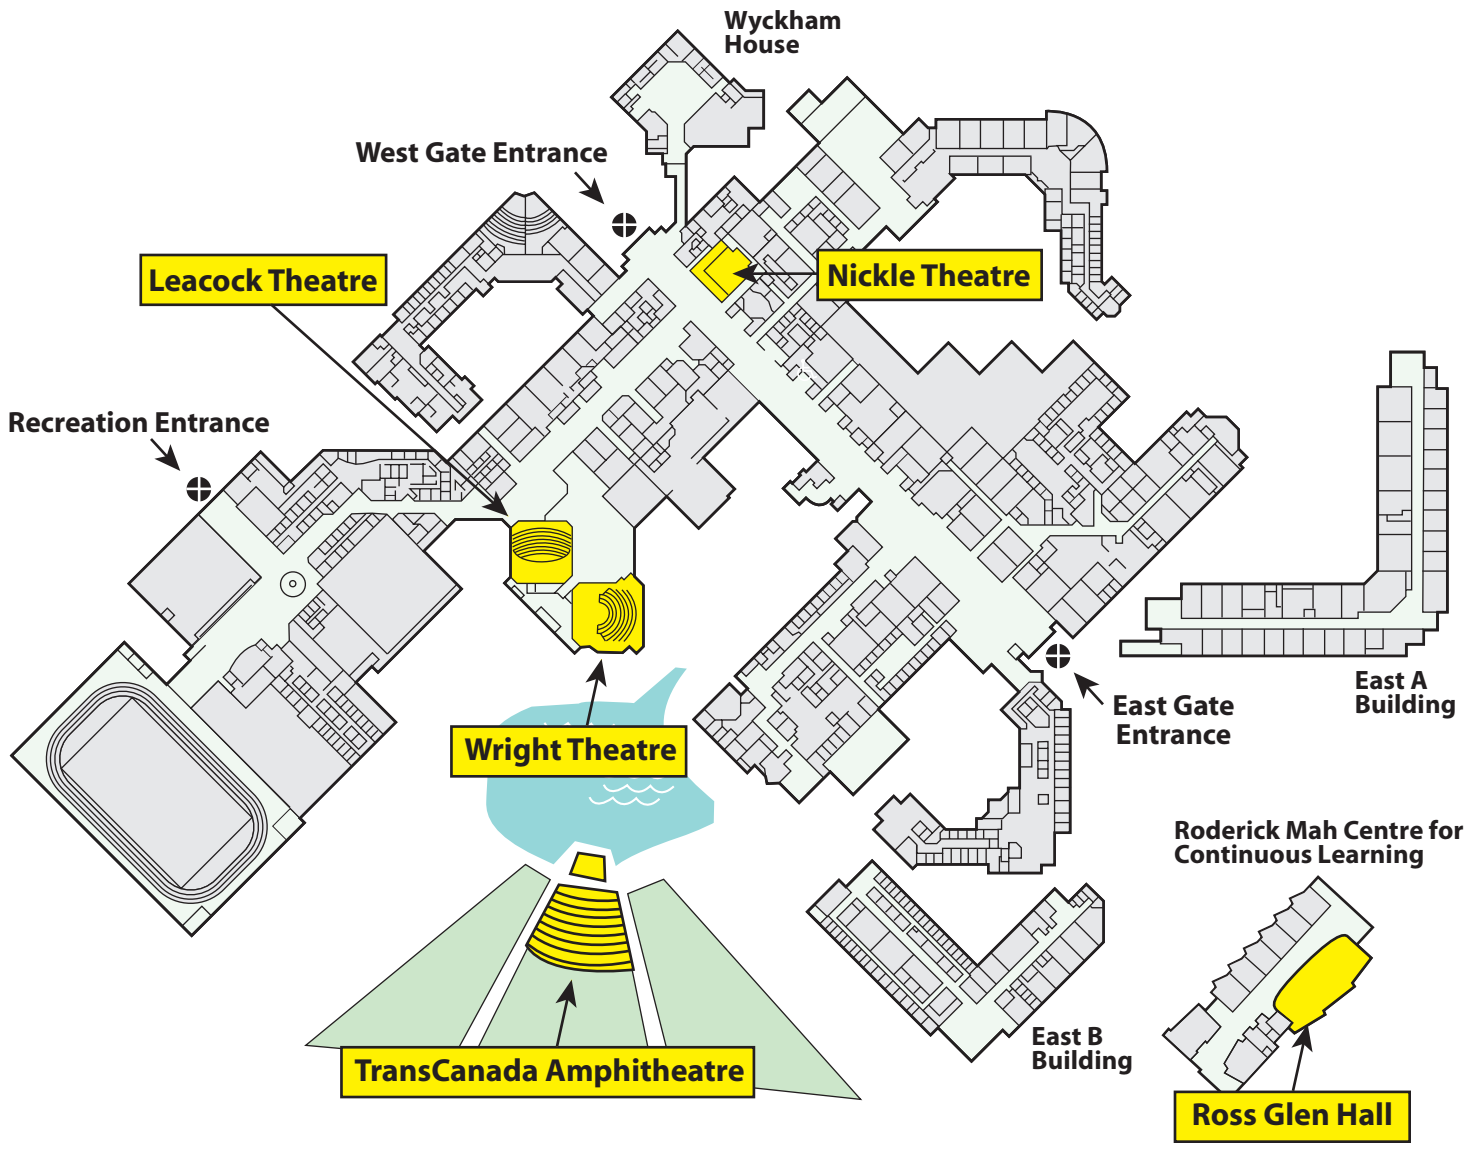

-  Short Term Lot
-  Day Lot
-  East Gate Parkade
-  Parking Pay Station
-  Permit Parking Only
-  Accessible parking
-  Pick up/drop off zone
-  Food Service Location (1st Level)
-  Food Service Location (2nd Level)
-  Smoking Permitted (1st Level)
-  Smoking Permitted (2nd Level)

**Parking rates:** [mroyal.ca/transportation](http://mroyal.ca/transportation)  
**Transit routes:** 13, 18, 20, 72/73, 181/182, 306 BRT  
[calgarytransit.com](http://calgarytransit.com)  
**Smoking** is permitted **ONLY** in these areas.  
**Food locations and hours on** [mroyal.ca](http://mroyal.ca)  
 Click on Campus Services tab at the top, then click on Campus Resources in left menu.

# Parking at Mount Royal University 2010 - 2011

- Gated Lot
- Short Term Lot
- Open Lot
- Day Lot
- East Gate Parkade
- Ticket dispenser
- Pay on Foot Pay Station
- Accessible parking
- Carpool parking
- 15 Minute parking
- Motorcycle parking
- Future buildings

Connecting to Glenmore Trail SW - Westbound