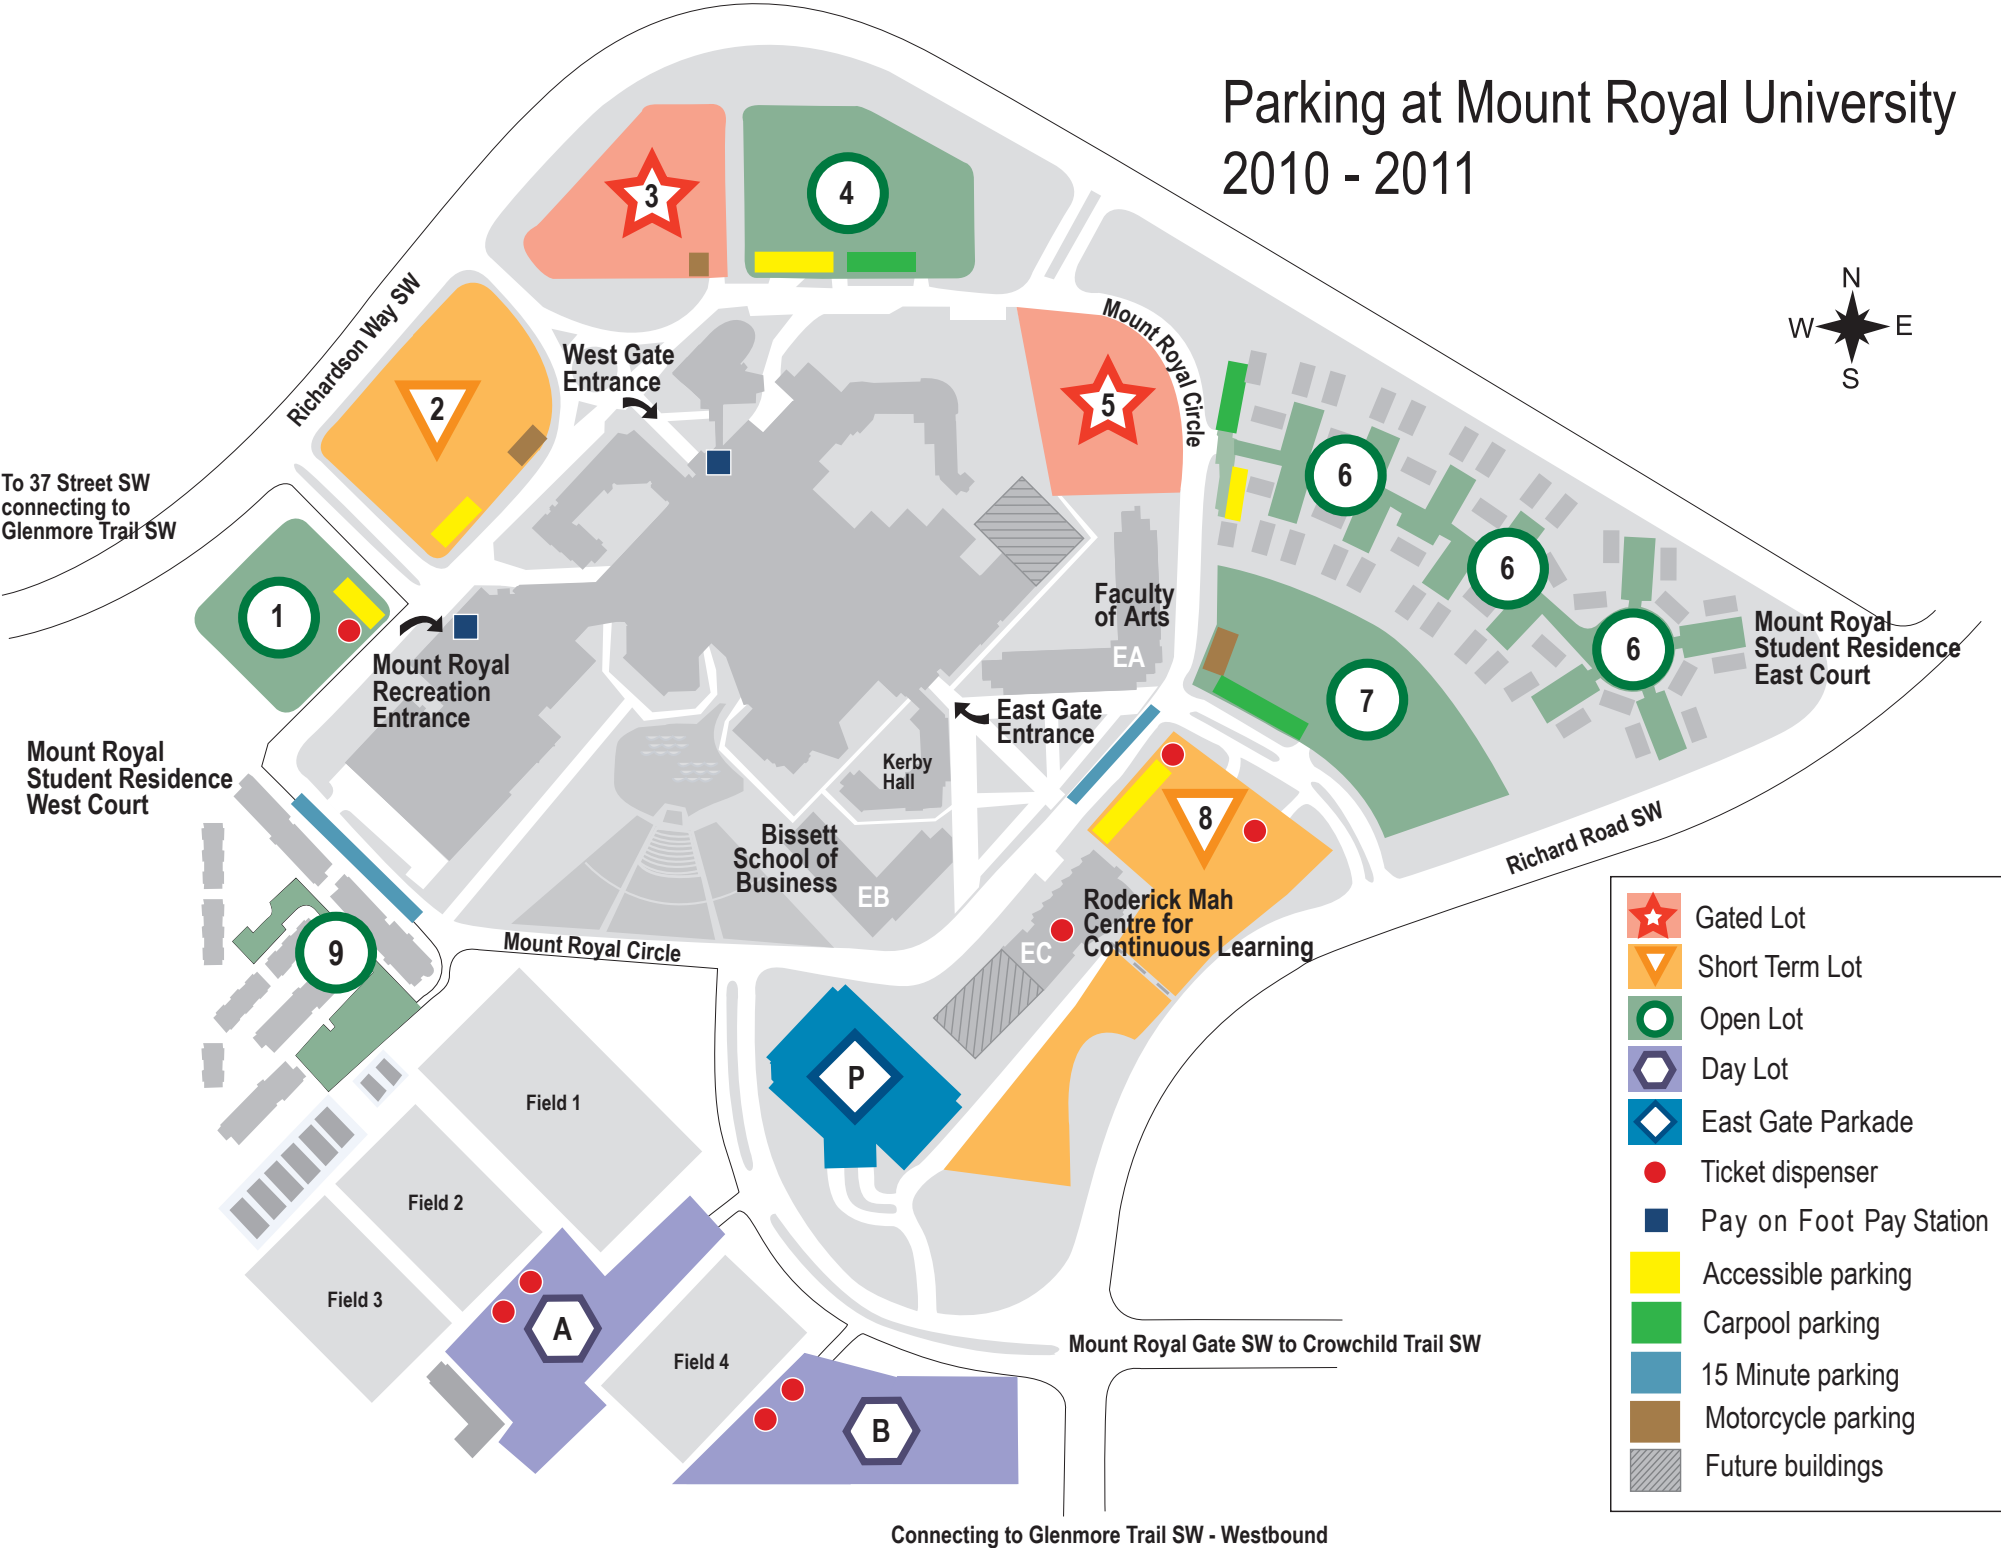

-  Short Term Lot
-  Day Lot
-  East Gate Parkade
-  Parking Pay Station
-  Permit Parking Only
-  Accessible parking
-  Pick up/drop off zone
-  Food Service Location (1st Level)
-  Food Service Location (2nd Level)
-  Smoking Permitted (1st Level)
-  Smoking Permitted (2nd Level)

**Parking rates:** [mroyal.ca/transportation](http://mroyal.ca/transportation)  
**Transit routes:** 13, 18, 20, 72/73, 181/182, 306 BRT  
[calgarytransit.com](http://calgarytransit.com)  
**Smoking** is permitted **ONLY** in these areas.  
**Food locations and hours on** [mroyal.ca](http://mroyal.ca)  
 Click on Campus Services tab at the top, then click on Campus Resources in left menu.

# Parking at Mount Royal University 2010 - 2011

- Gated Lot
- Short Term Lot
- Open Lot
- Day Lot
- East Gate Parkade
- Ticket dispenser
- Pay on Foot Pay Station
- Accessible parking
- Carpool parking
- 15 Minute parking
- Motorcycle parking
- Future buildings

Connecting to Glenmore Trail SW - Westbound