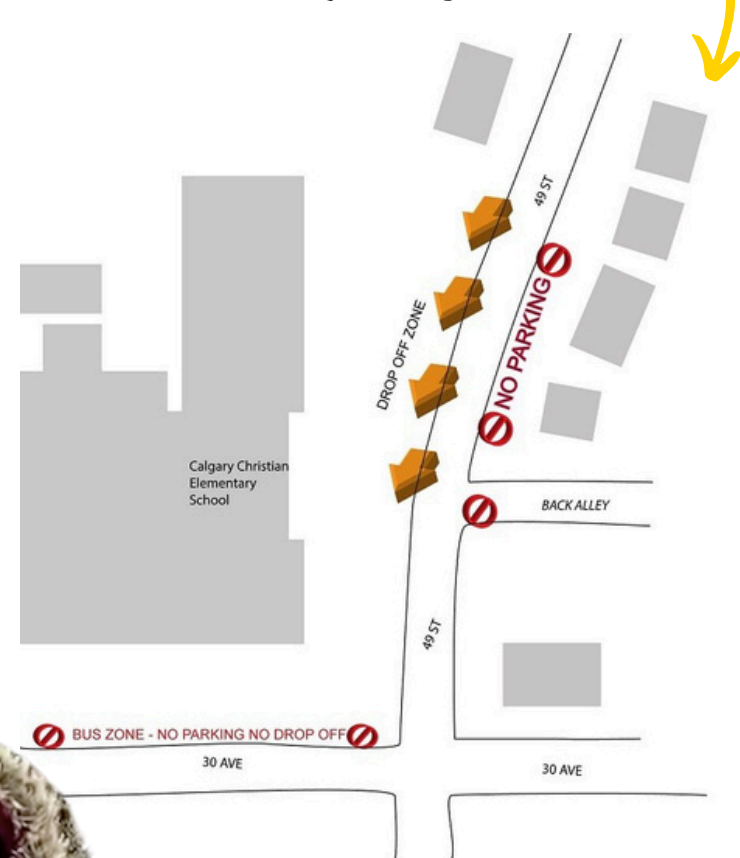

thank you!

Please do not stop along this area so cars can enter from the street. If the Drop Zone is not moving, please pull into the parking lot to load/unload.

**Drop Off Zone -**  
 Drive up as far as possible to gym doors.  
 Students need to exit the car quickly and efficiently.  
 Park if the student(s) needs to get items from the trunk of car.

## ELEMENTARY CAMPUS

drop-off/pick-up protocols:

49 street drop & go zone:  
(mornings only)

Emmanuel church parking lot:

**important notes:**

- click [here](#) for full traffic guidelines on our website
- NO parking in the bus zone along 30 ave
- please do not enter the staff parking lot and/or drive on the school grounds