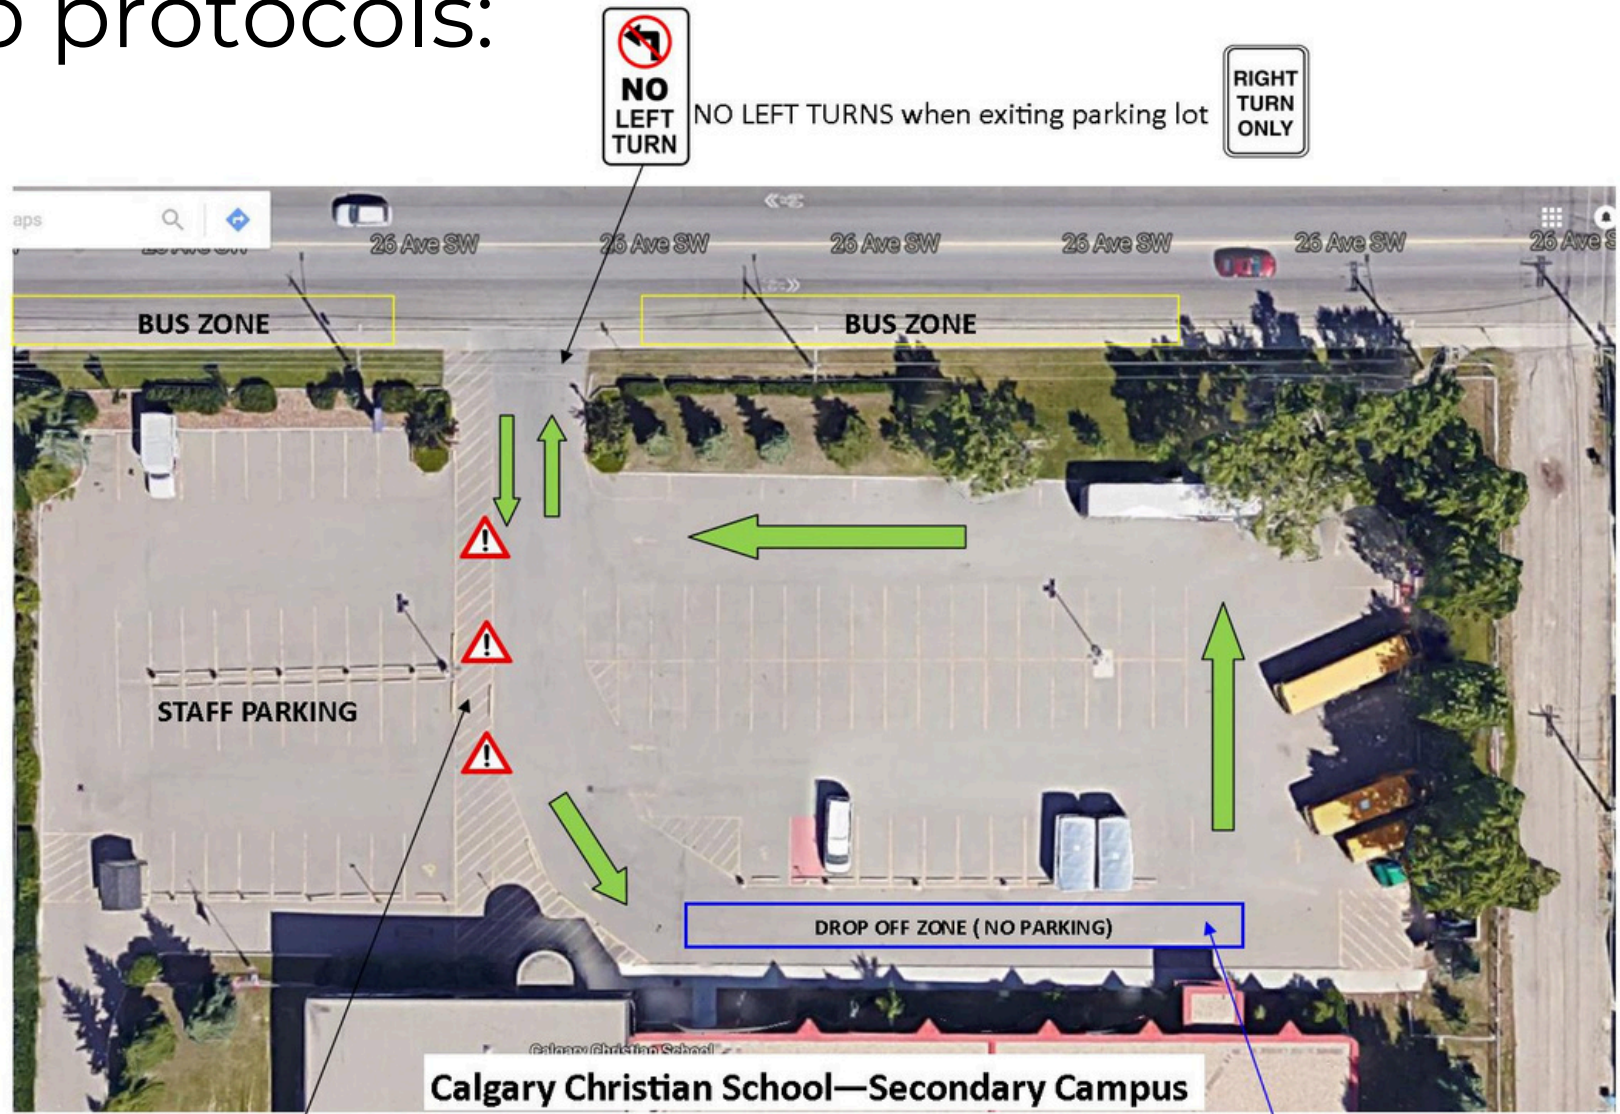

## SECONDARY CAMPUS

drop-off/pick-up protocols:

**important notes:**

- click [here](#) for full traffic guidelines on our website
- please do not block school bus parking
- please avoid blocking staff from exiting the staff parking area and allow them to merge in to the line when applicable

thank you!

Please do not stop along this area so cars can enter from the street. If the Drop Zone is not moving, please pull into the parking lot to load/unload.

**Drop Off Zone -**  
 Drive up as far as possible to gym doors.  
 Students need to exit the car quickly and efficiently.  
 Park if the student(s) needs to get items from the trunk of car.

## ELEMENTARY CAMPUS

drop-off/pick-up protocols:

49 street drop & go zone:  
(mornings only)

Emmanuel church parking lot:

**important notes:**

- click [here](#) for full traffic guidelines on our website
- NO parking in the bus zone along 30 ave
- please do not enter the staff parking lot and/or drive on the school grounds