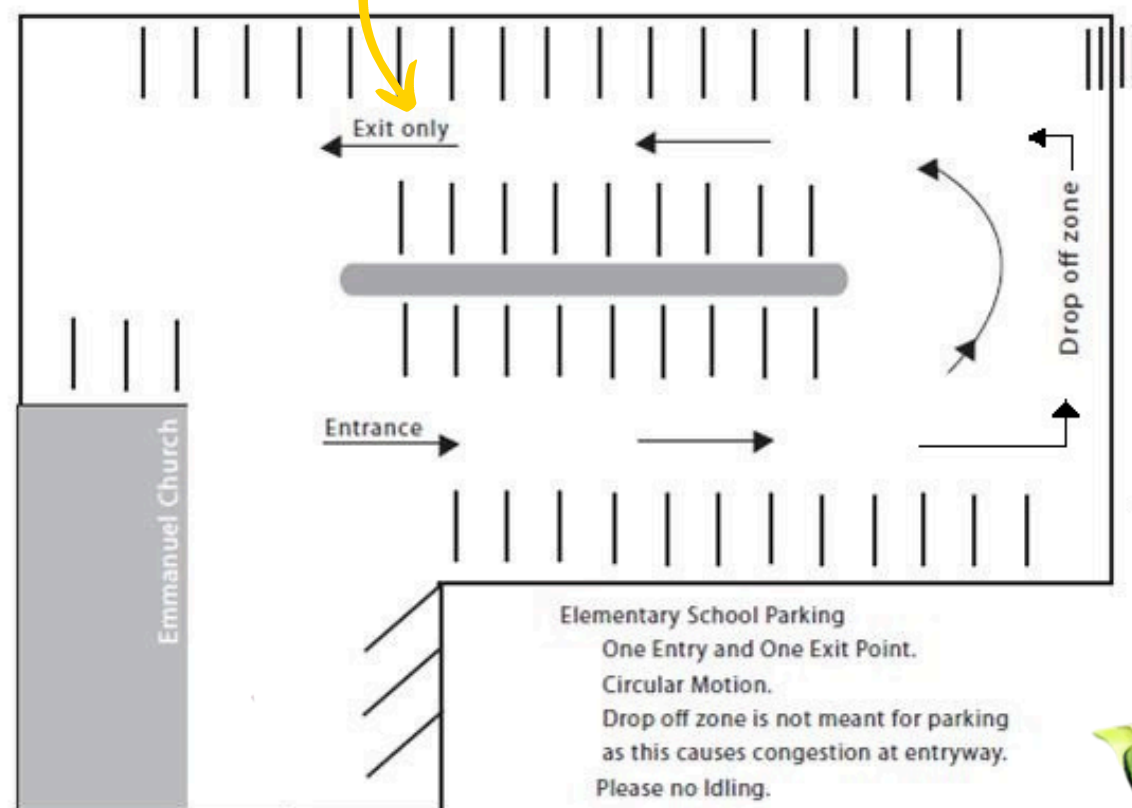

thank you!

Please do not stop along this area so cars can enter from the street. If the Drop Zone is not moving, please pull into the parking lot to load/unload.

**Drop Off Zone -**  
 Drive up as far as possible to gym doors.  
 Students need to exit the car quickly and efficiently.  
 Park if the student(s) needs to get items from the trunk of car.

## ELEMENTARY CAMPUS

drop-off/pick-up protocols:

49 street drop & go zone:  
(mornings only)

Emmanuel church parking lot:

**important notes:**

- click [here](#) for full traffic guidelines on our website
- NO parking in the bus zone along 30 ave
- please do not enter the staff parking lot and/or drive on the school grounds